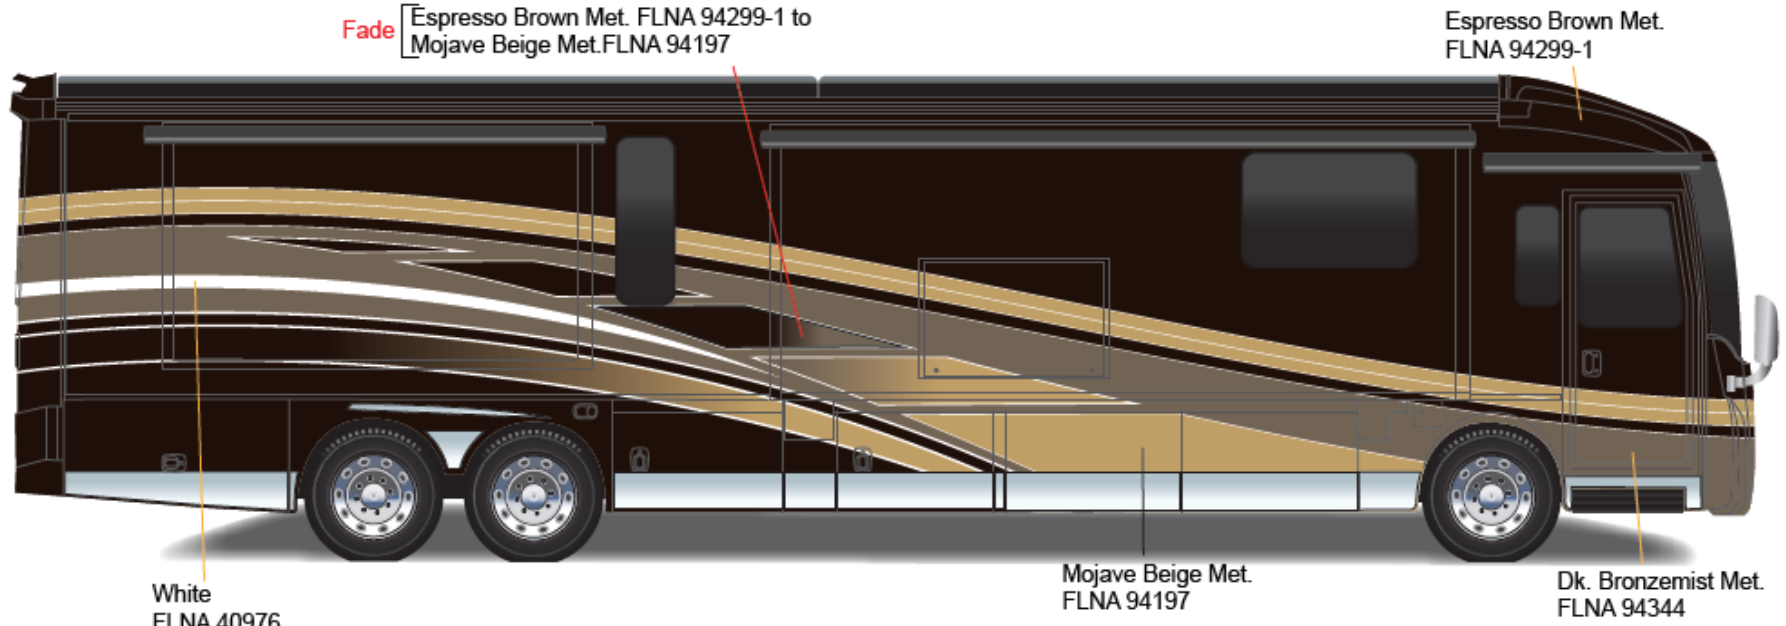

Grand Tour

Full Body Paint Option Code 95H/Chestnut

Painted by CDI*