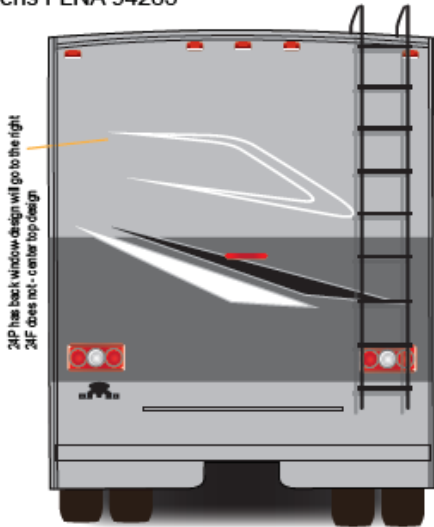

Vita & Porto

Full Body Paint Option Code 95E/Harbor

Painted by CDI*

*Full-Body Paint (FBP) is performed by CDI. For information or repair approval specific to CDI paint, excluding transportation damage, contact CDI directly at 641/585-5900.