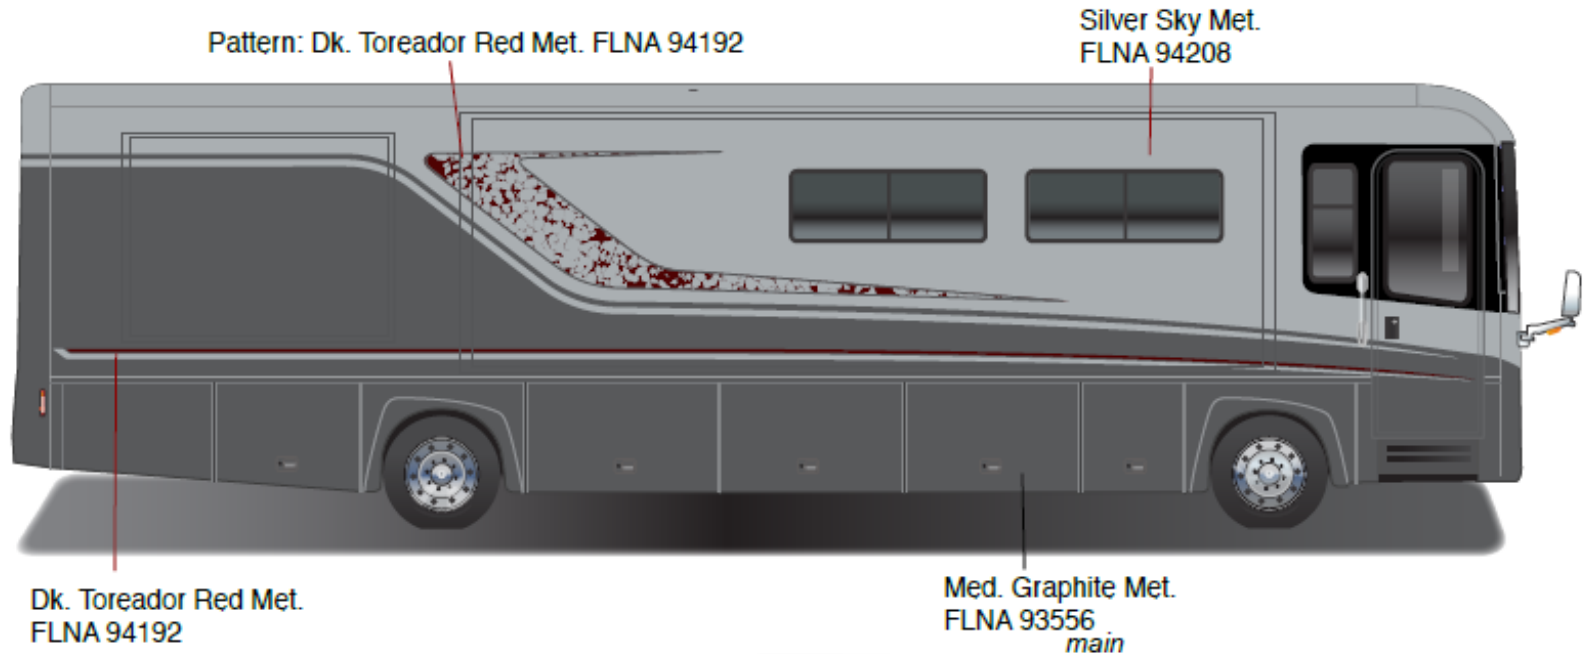

Horizon

Full Body Paint Option Code 95P/Magma

Painted by CDI*