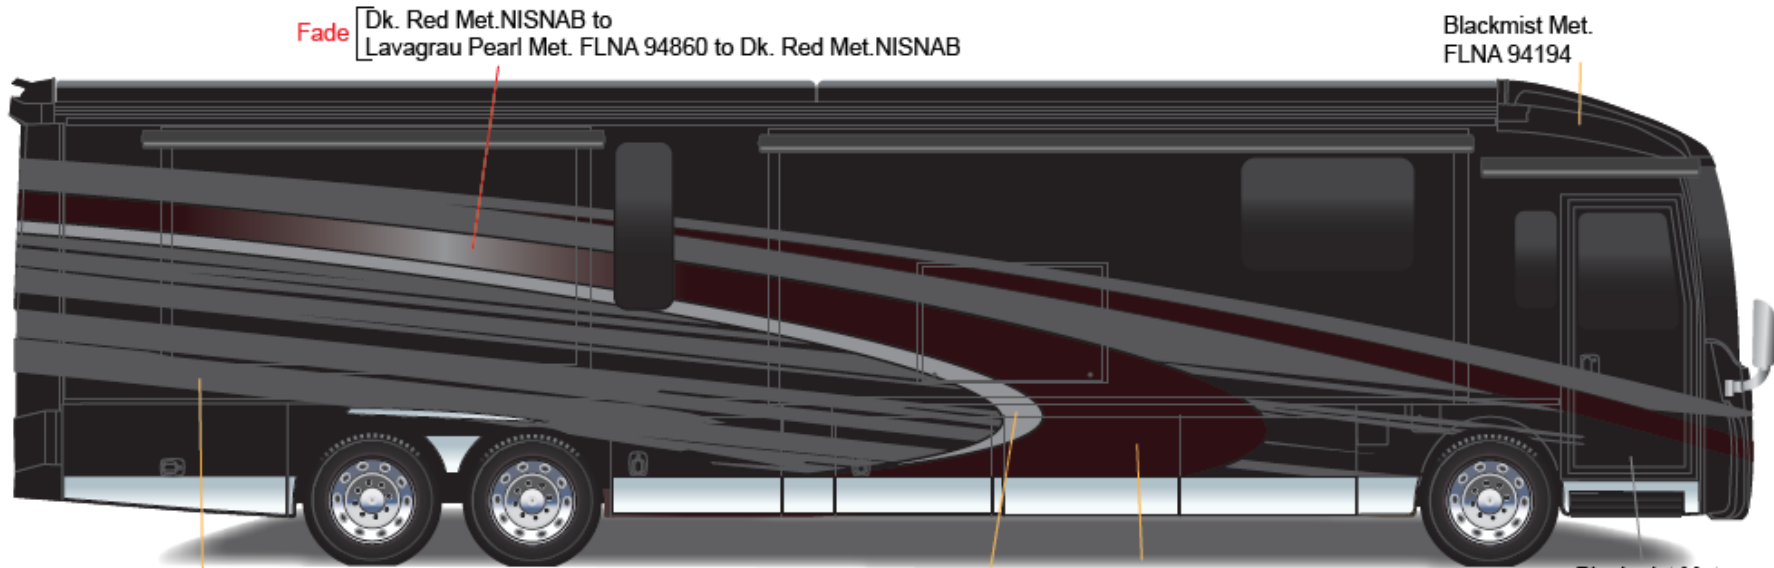

Grand Tour

Full Body Paint Option Code 95F/Black Cherry

Painted by CDI*

Lavagrau Pearl Met.
FLNA 94860
updated 11/6/17

Med. Quartz Met.
FLNA 94174

Dk. Red Met.
NISNAB

Blackmist Met.
FLNA 94194
main

*Full-Body Paint (FBP) is performed by CDI. For information or repair approval specific to CDI paint, excluding transportation damage, contact CDI directly at 641/585-5900.