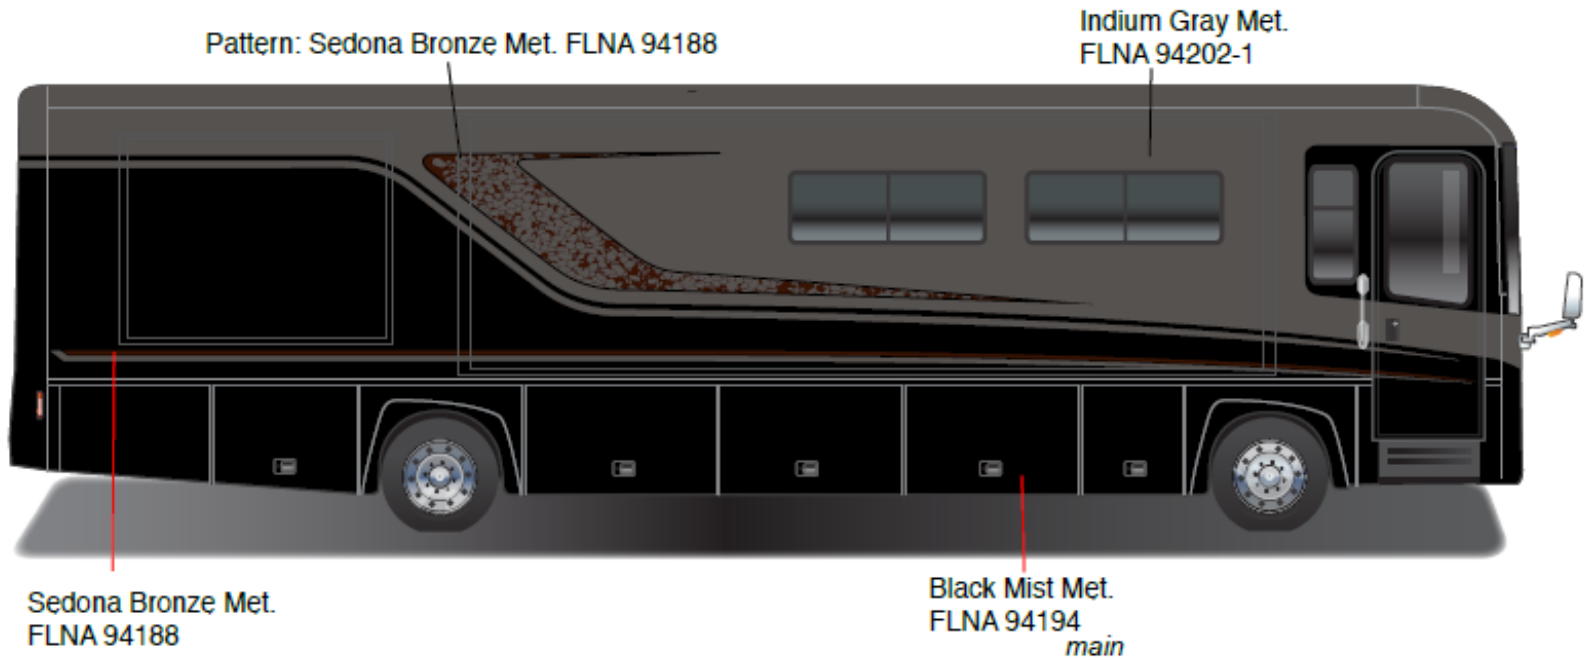

Horizon

Full Body Paint Option Code 95S/Indium

Painted by CDI*