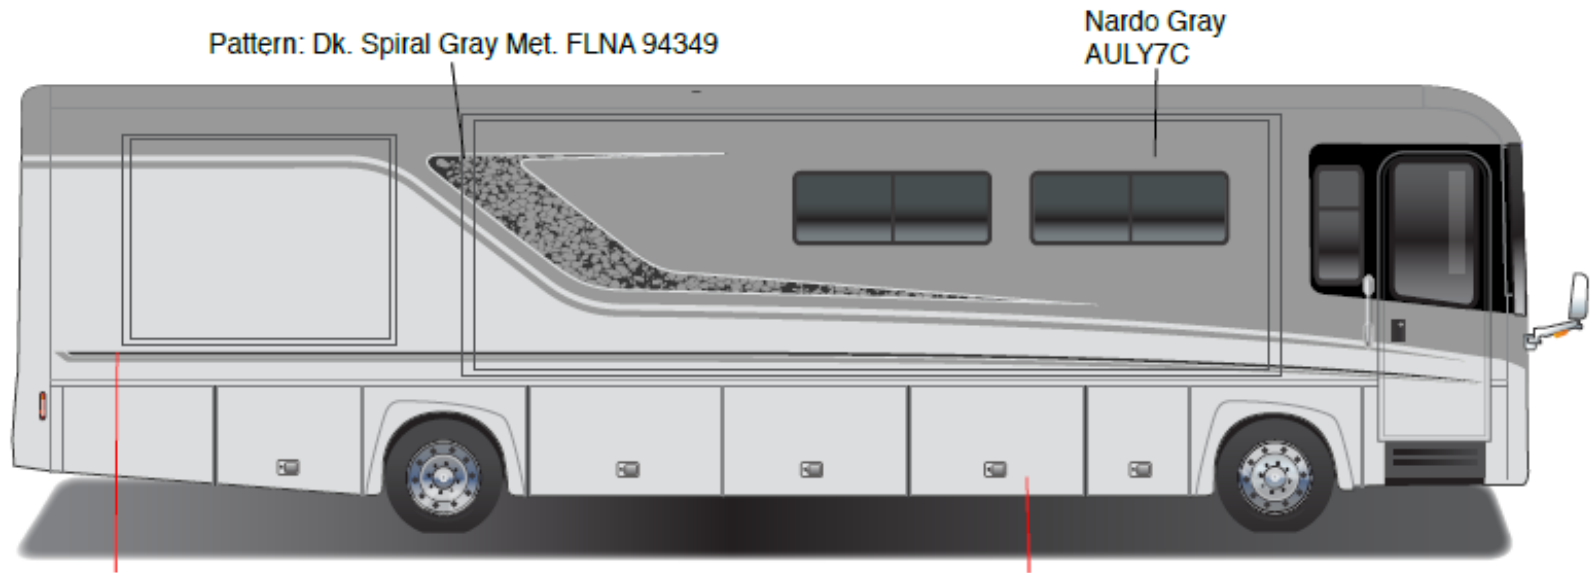

Horizon

Full Body Paint Option Code 95T/Shadow

Painted by CDI*

Pattern: Dk. Spiral Gray Met. FLNA 94349

Nardo Gray
AULY7C

Dk. Spiral Gray Met.
FLNA 94349

Ford Silver Met.
FLNA 94227
main

*Full-Body Paint (FBP) is performed by CDI. For information or repair approval specific to CDI paint, excluding transportation damage, contact CDI directly at 641/585-5900.