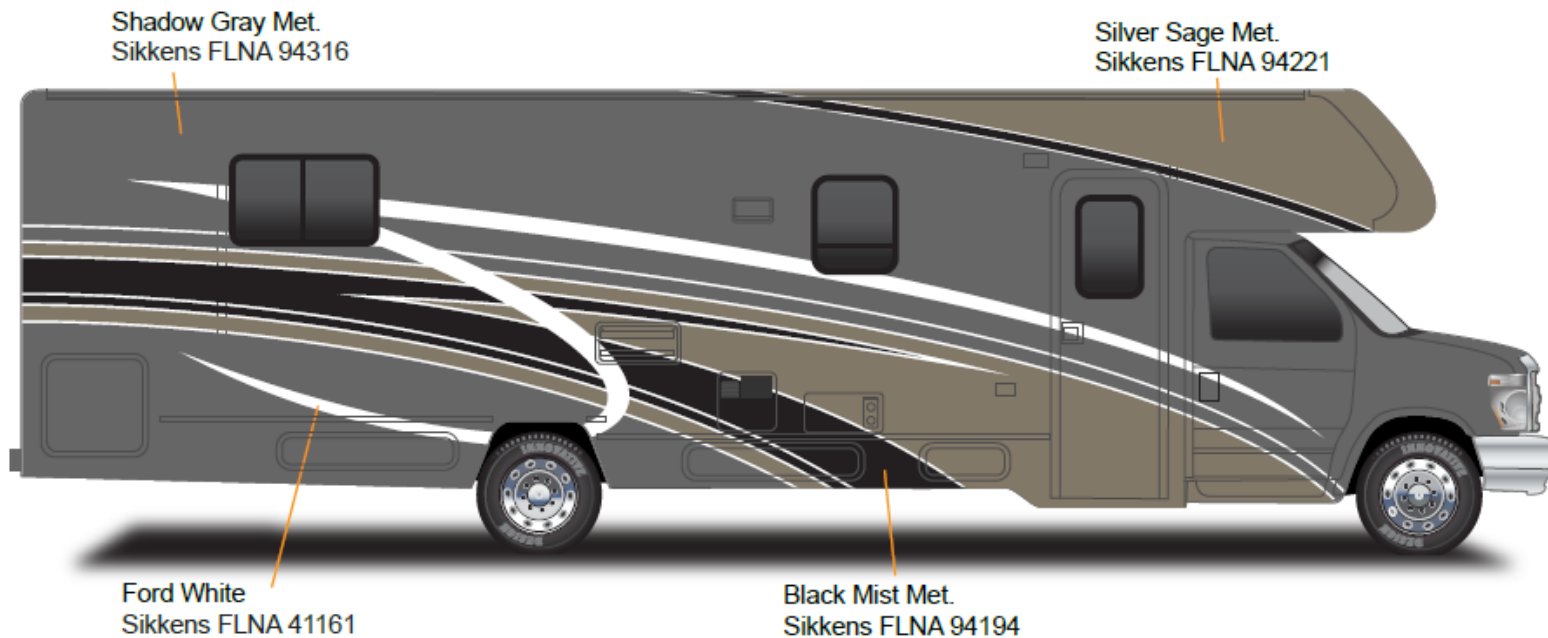

Minnie Winnie & Spirit

Full Body Paint Option Code 95E/Suede

Painted by CDI*