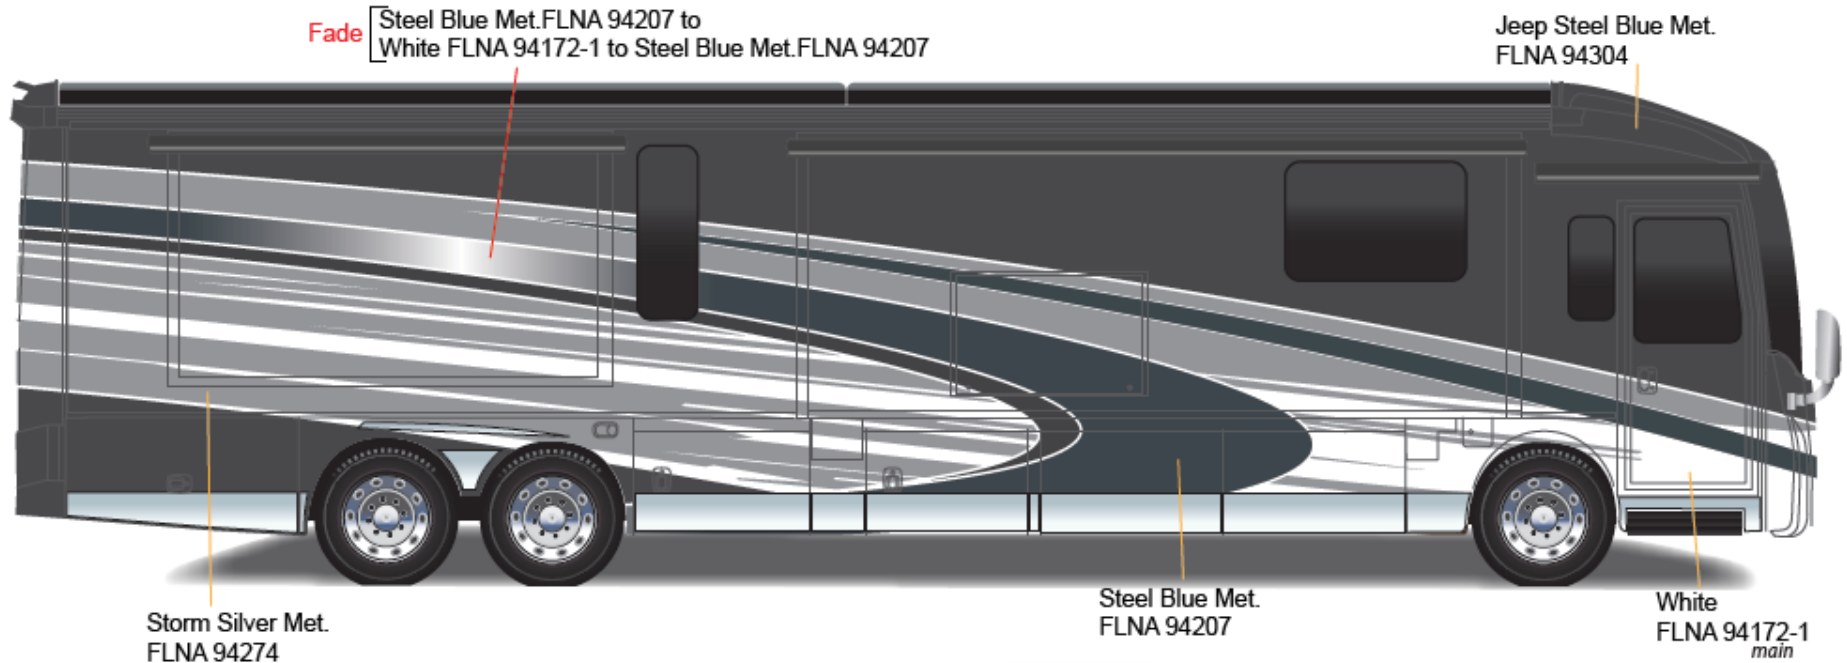

Grand Tour

Full Body Paint Option Code 95G/Big Sky

Painted by CDI*