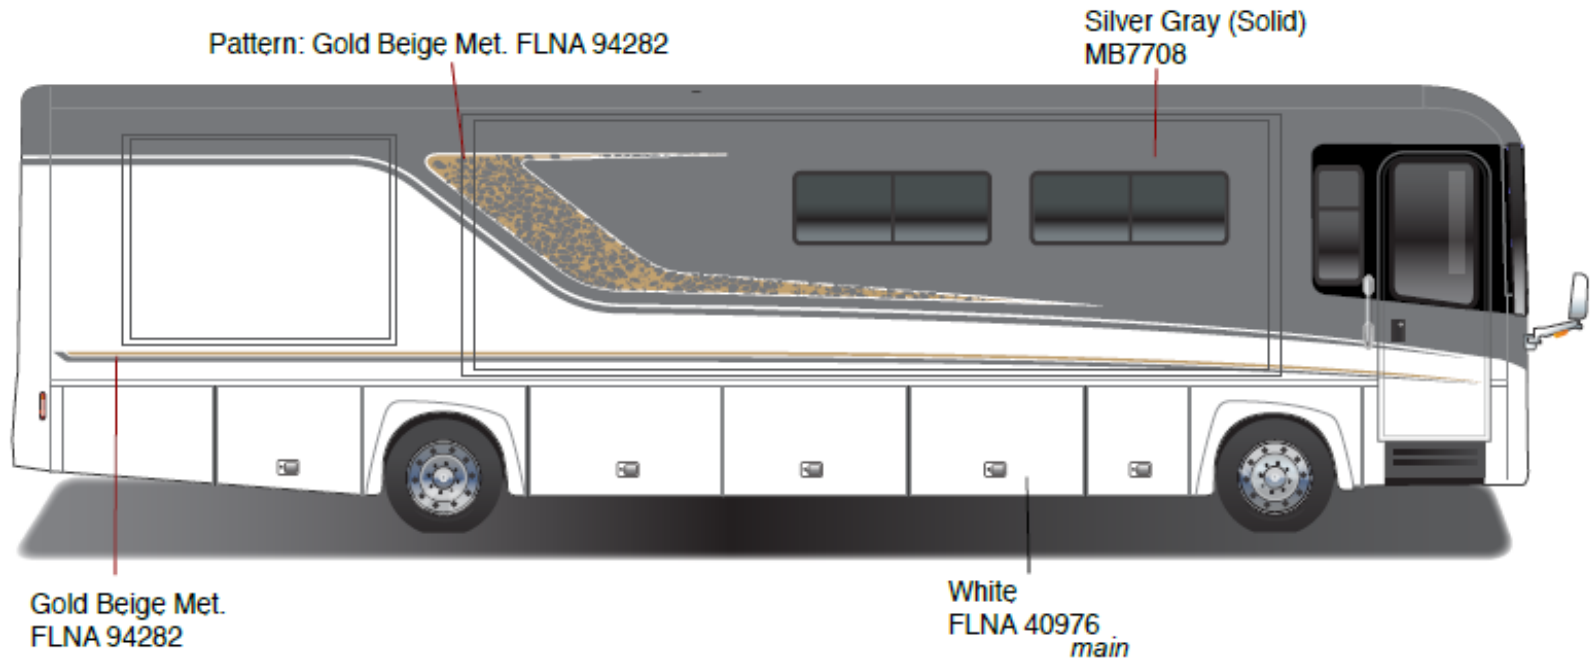

Horizon

Full Body Paint Option Code 95N/Powder Gray

Painted by CDI*