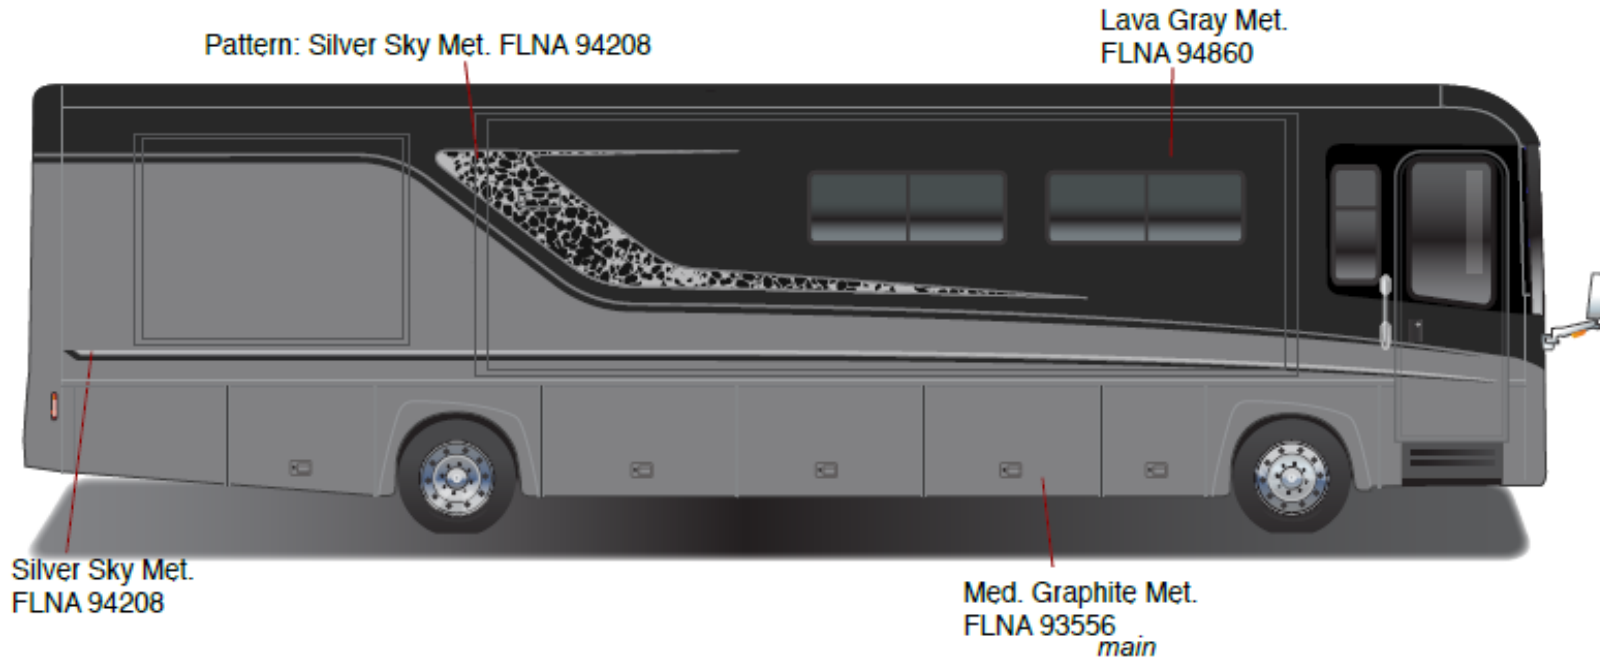

Horizon

Full Body Paint Option Code 95K/Lava Gray

Painted by CDI*