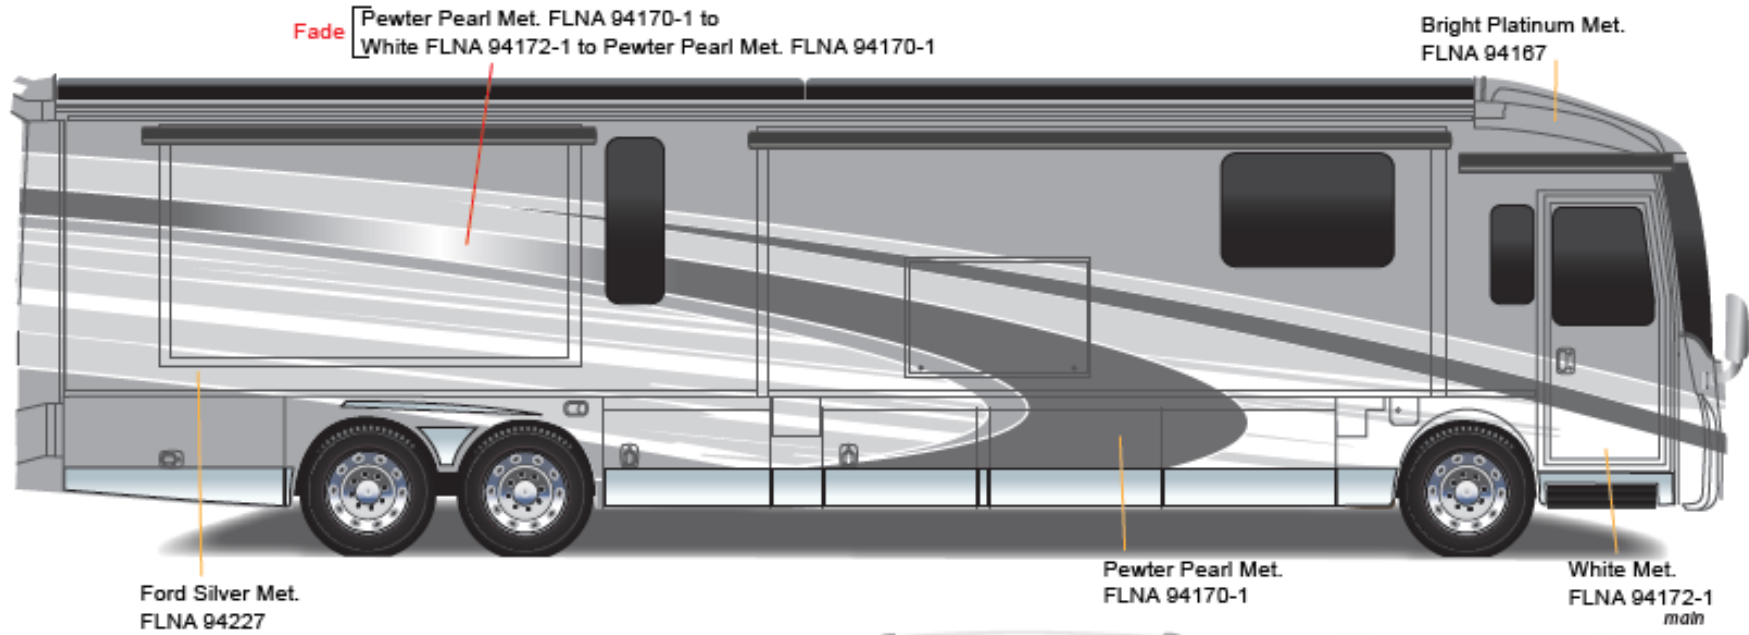

Grand Tour

Full Body Paint Option Code 95E/Cloud

Painted by CDI*