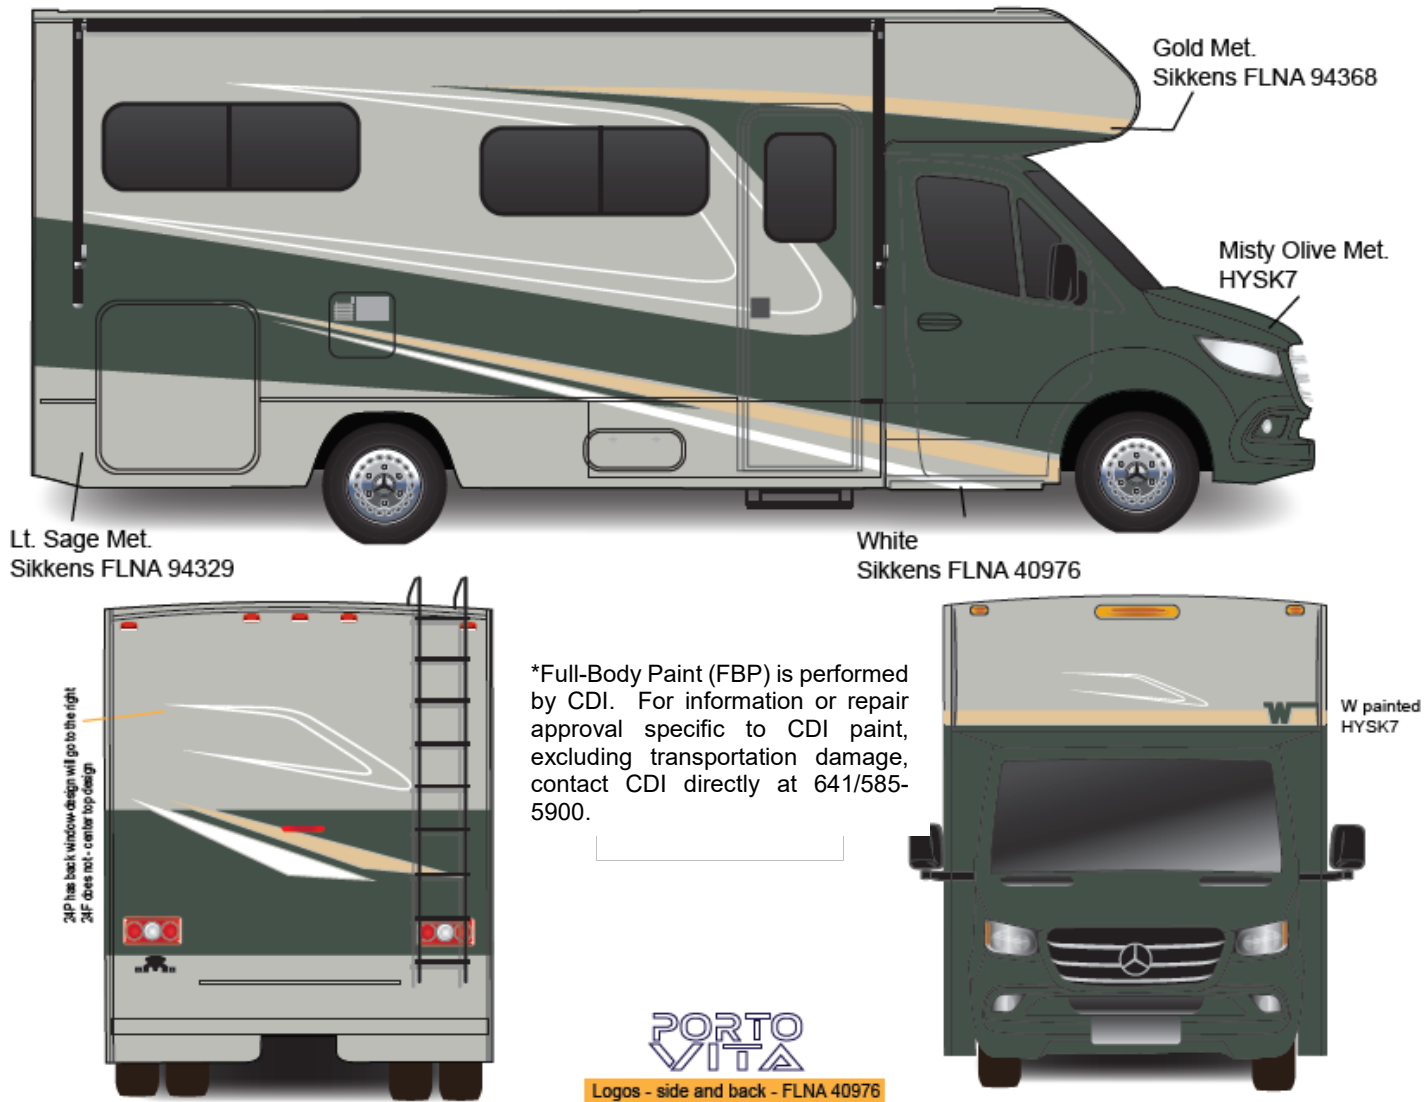

Vita & Porto

Full Body Paint Option Code 95C/Spruce Mist

Painted by CDI*