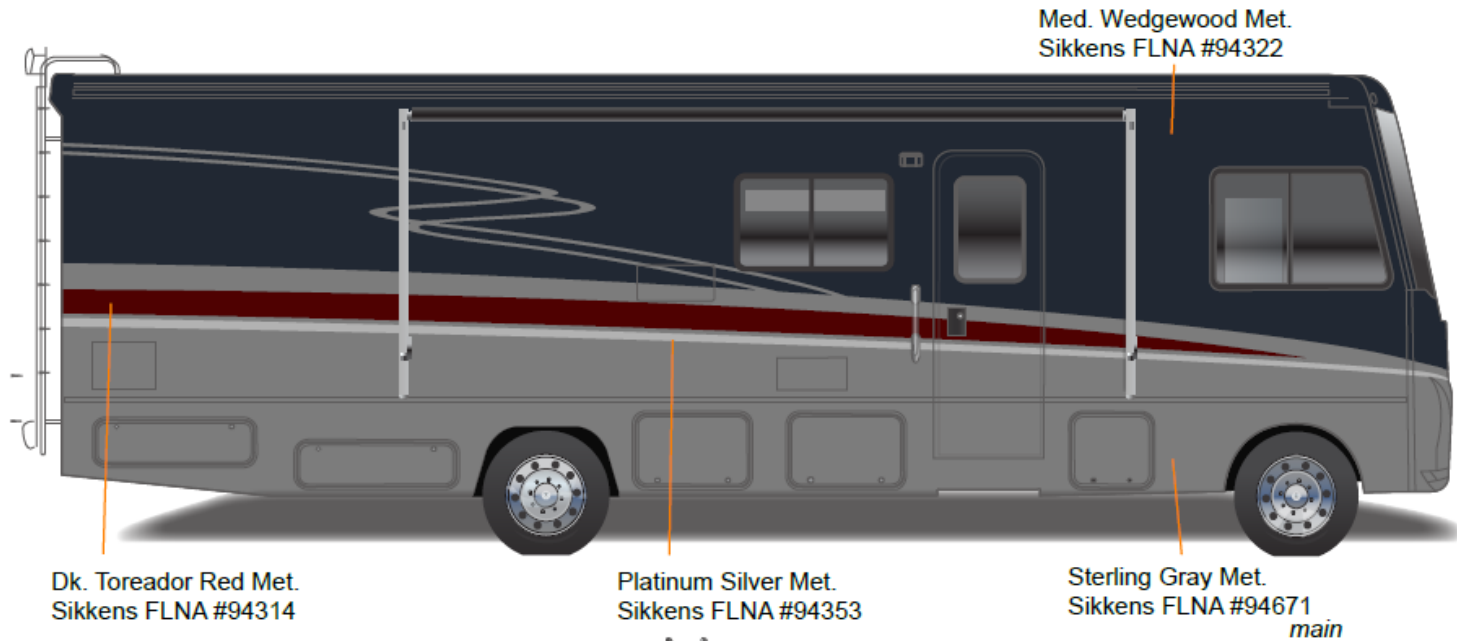

Adventurer

Full Body Paint Option Code 95E/Wedgewood

Painted by CDI*