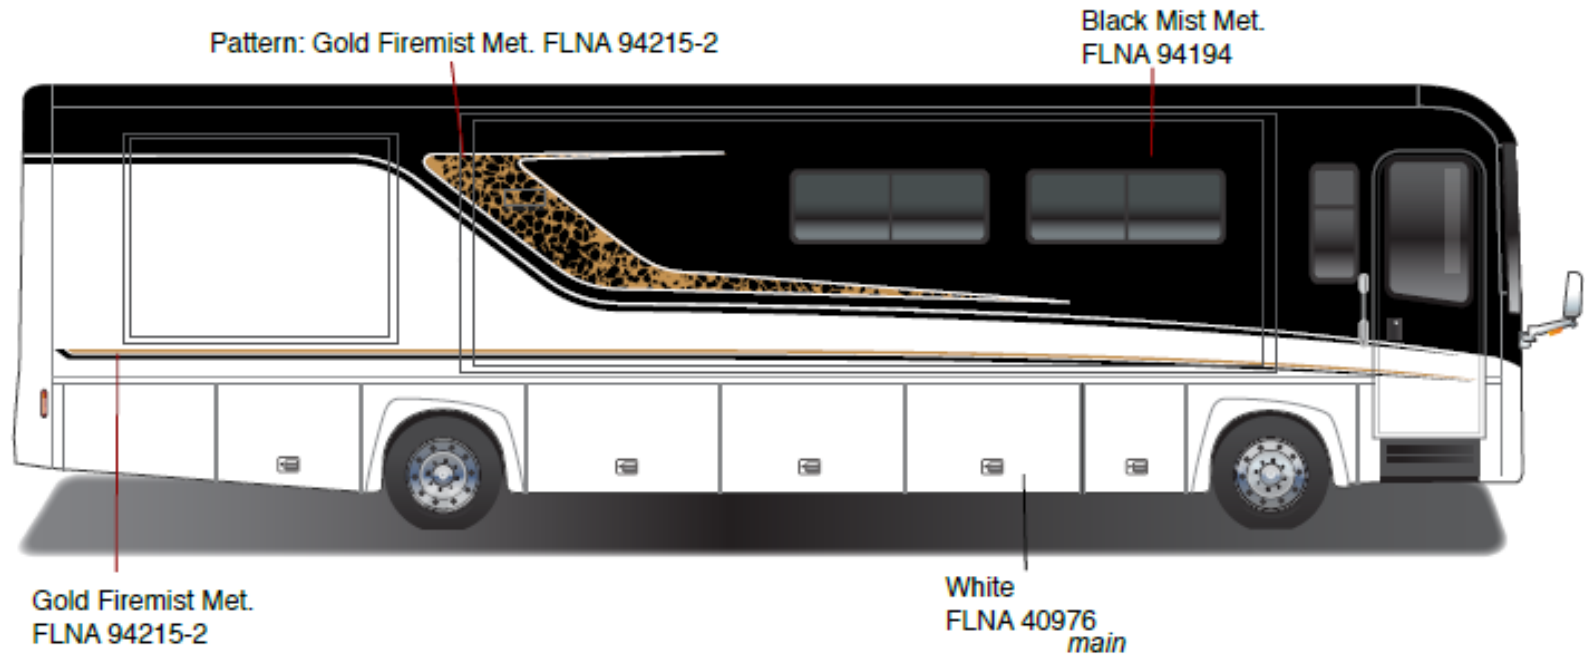

Horizon

Full Body Paint Option Code 95J/Harvest Frost

Painted by CDI*