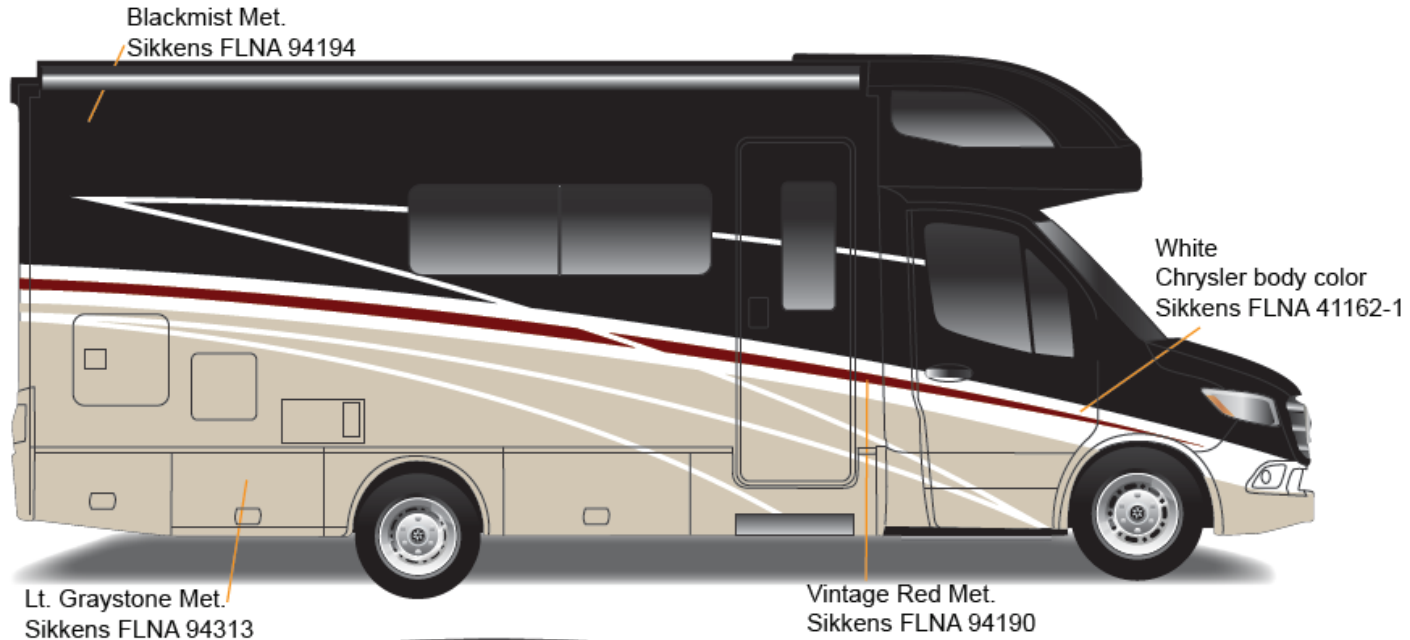

View & Navion

Full Body Paint Option Code 95F/Tuscan

Painted by CDI*