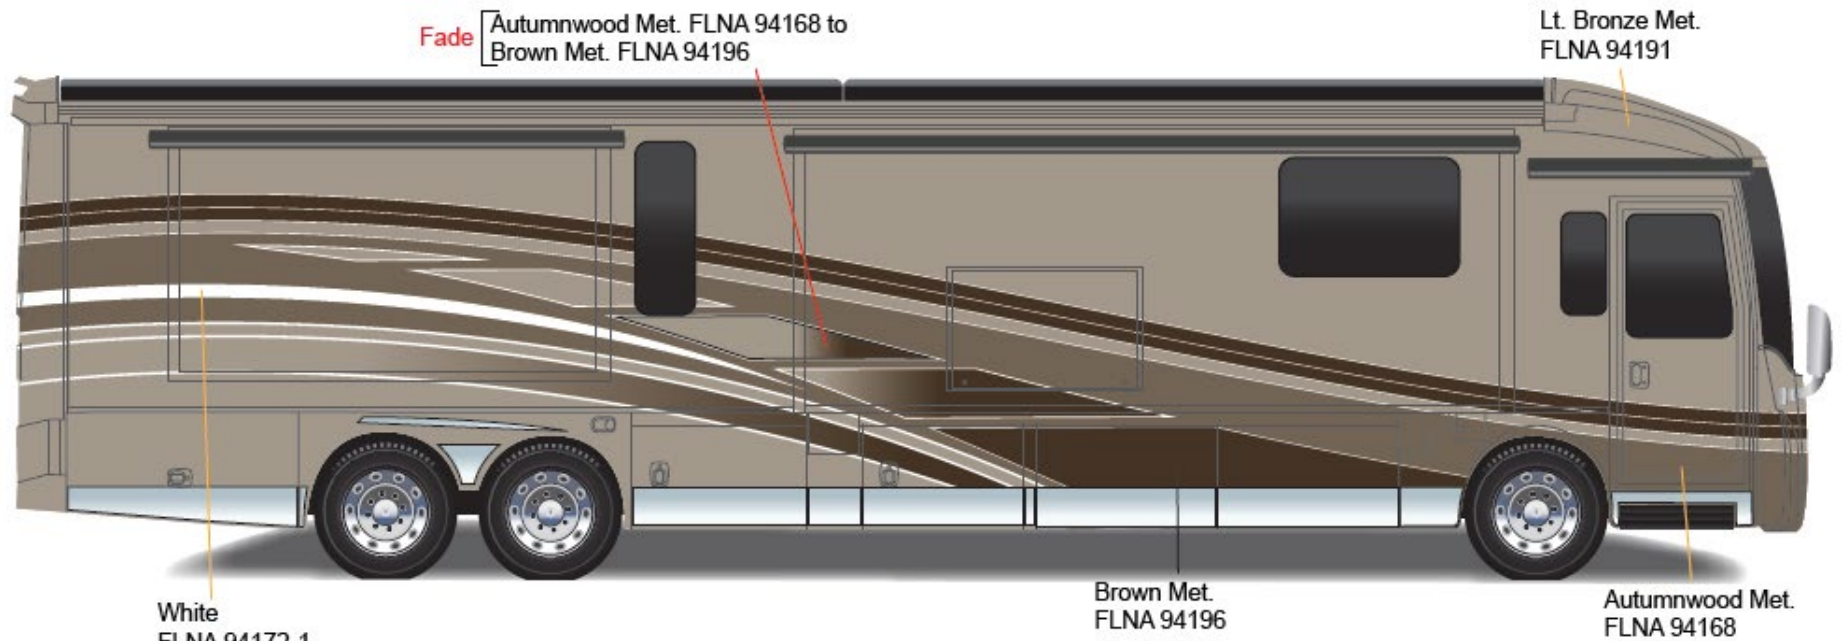

Grand Tour

Full Body Paint Option Code 95J/Sable

Painted by CDI*

White
FLNA 94172-1
main

Fade Autumnwood Met. FLNA 94168 to
Brown Met. FLNA 94196

Lt. Bronze Met.
FLNA 94191

Brown Met.
FLNA 94196

Autumnwood Met.
FLNA 94168

*Full-Body Paint (FBP) is performed by CDI. For information or repair approval specific to CDI paint, excluding transportation damage, contact CDI directly at 641/585-5900.