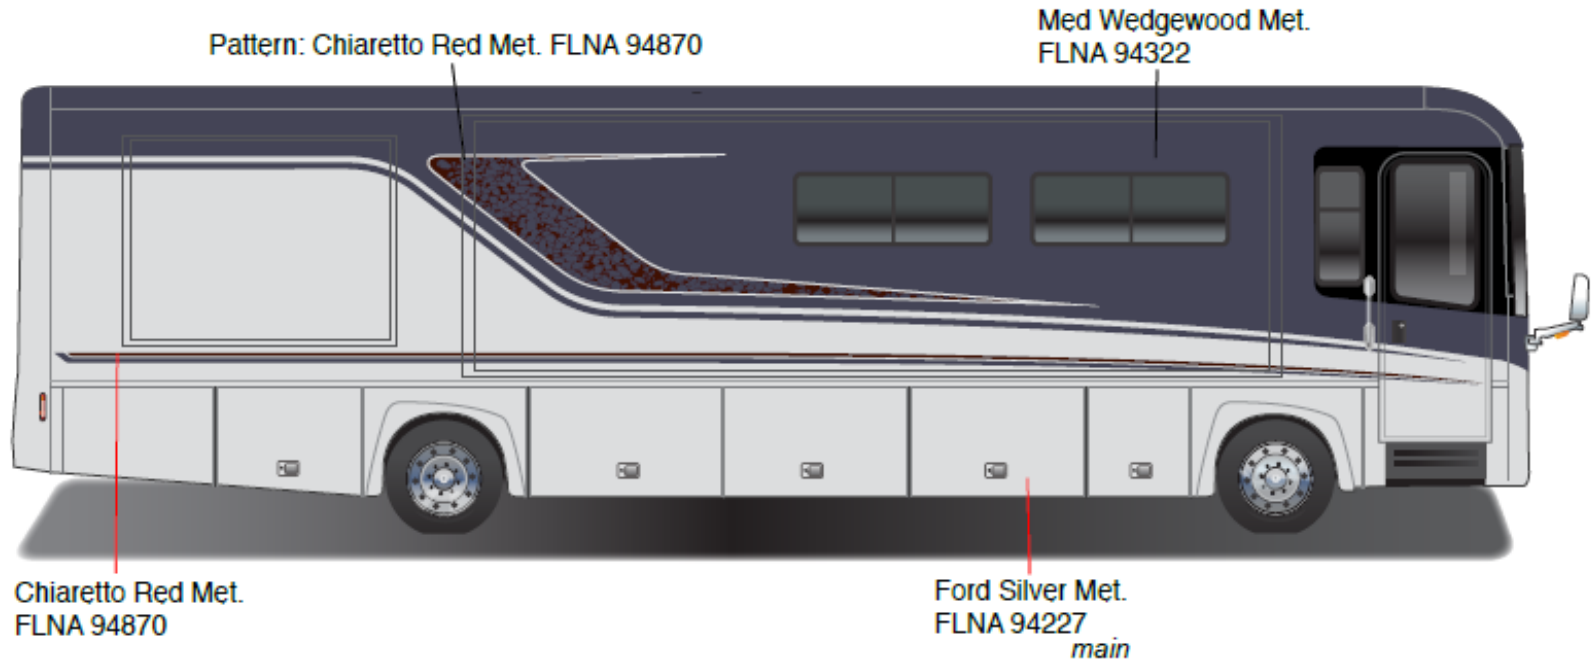

Horizon

Full Body Paint Option Code 95U/Wedgewood

Painted by CDI*