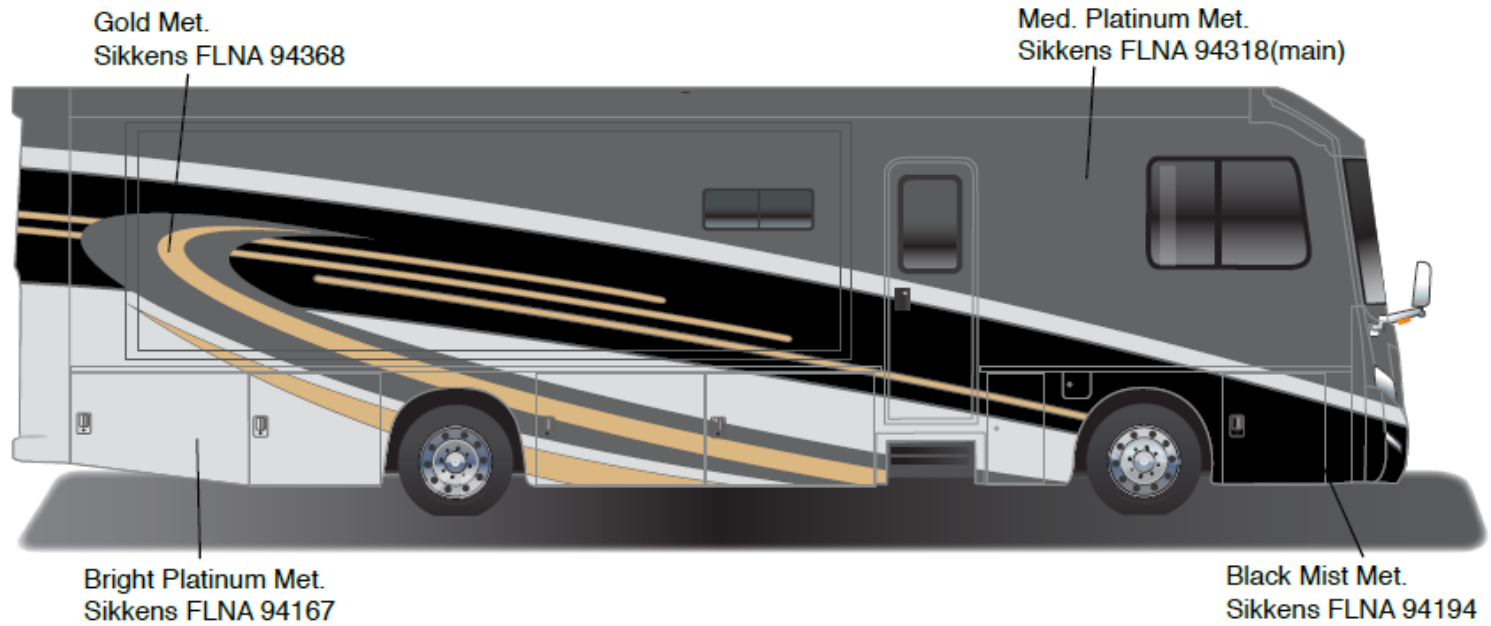

Forza

Full Body Paint Option Code 95A/Harvest Gold

Painted by CDI*