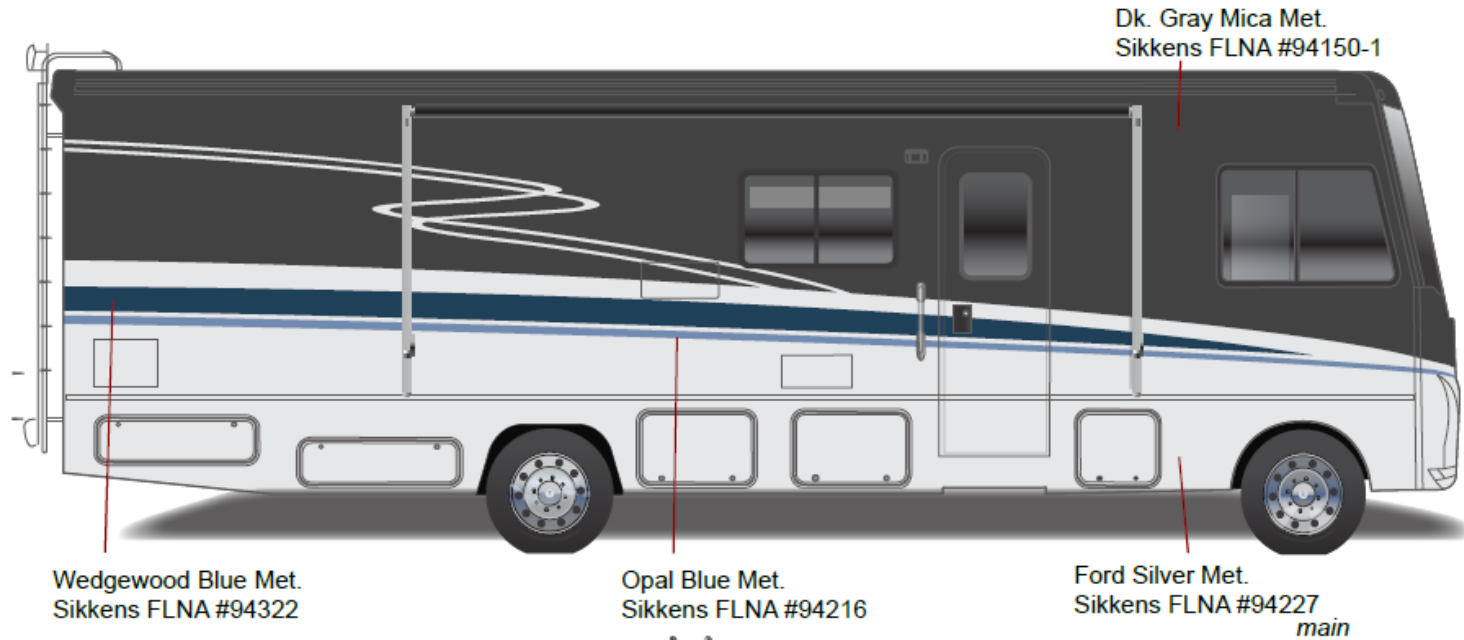

Adventurer

Full Body Paint Option Code 95F/Nightshade

Painted by CDI*