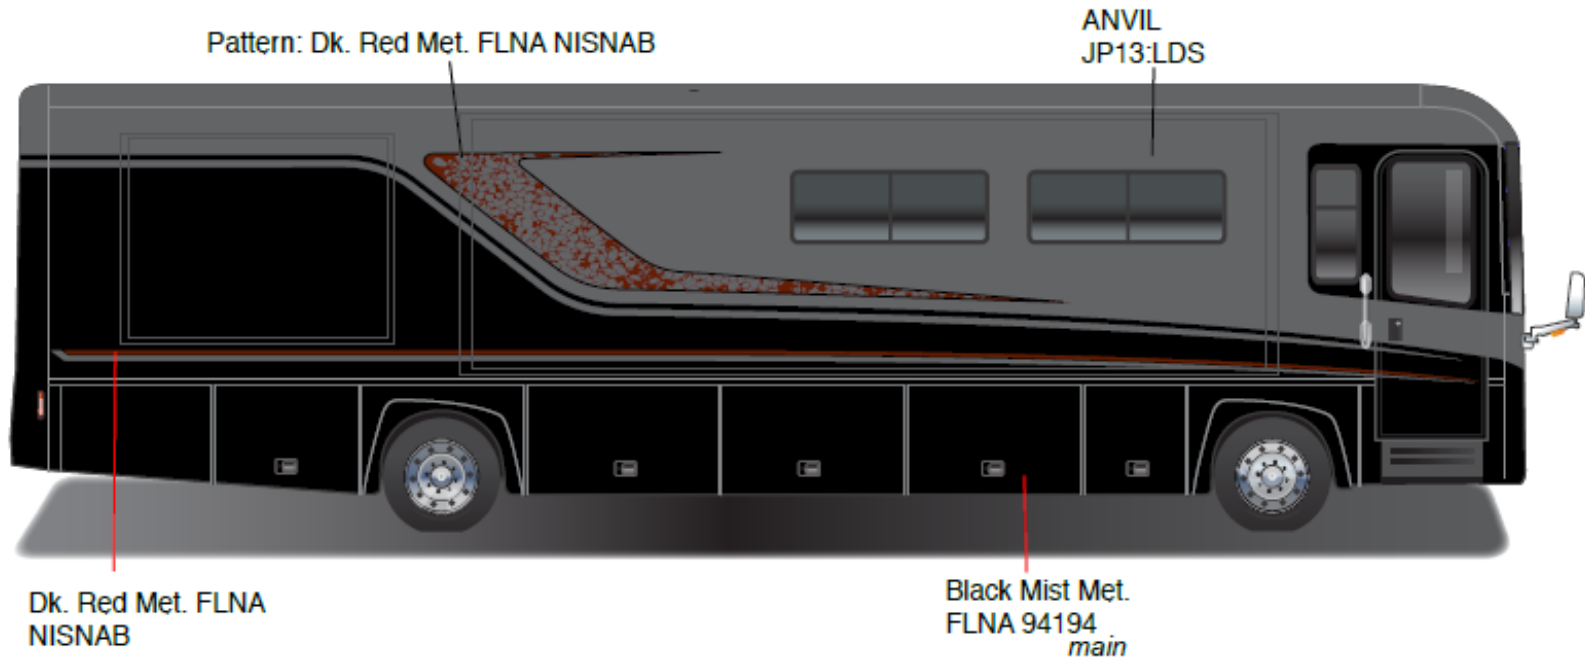

Horizon

Full Body Paint Option Code 95Q/Anvil

Painted by CDI*