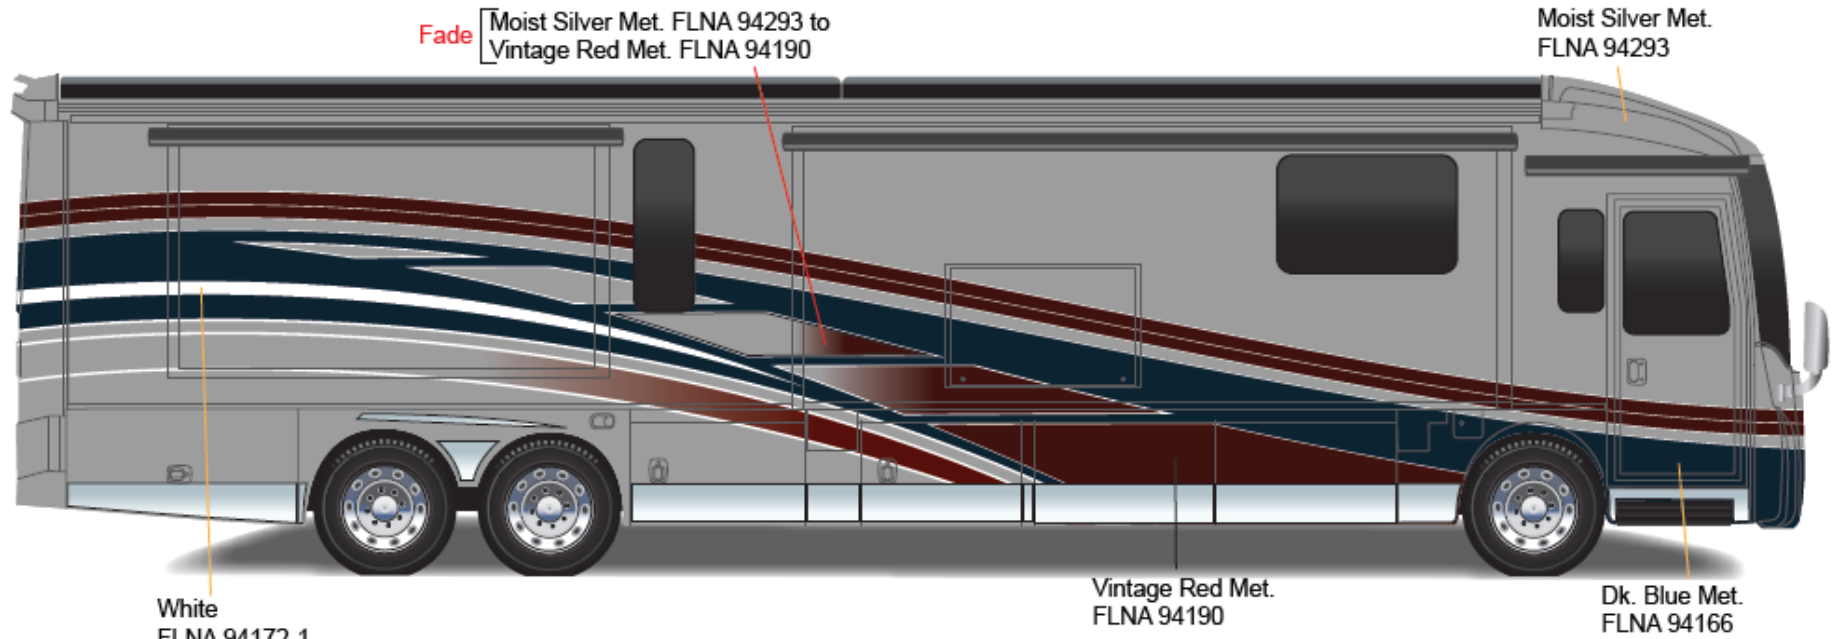

Grand Tour

Full Body Paint Option Code 95M/Wedgewood

Painted by CDI*