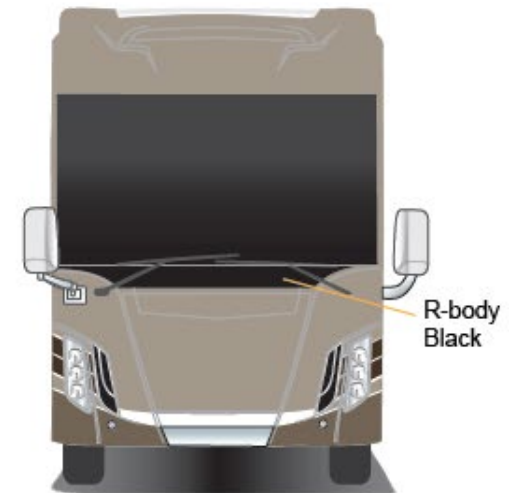

Grand Tour

Full Body Paint Option Code 95J/Sable

Painted by CDI*

White
FLNA 94172-1
main

Fade Autumnwood Met. FLNA 94168 to
Brown Met. FLNA 94196

Lt. Bronze Met.
FLNA 94191

Brown Met.
FLNA 94196

Autumnwood Met.
FLNA 94168

*Full-Body Paint (FBP) is performed by CDI. For information or repair approval specific to CDI paint, excluding transportation damage, contact CDI directly at 641/585-5900.