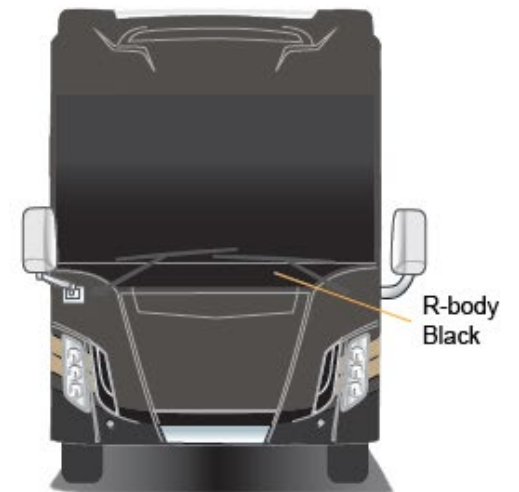

Grand Tour

Full Body Paint Option Code 95K/Urban Gray

Painted by CDI*

*Full-Body Paint (FBP) is performed by CDI. For information or repair approval specific to CDI paint, excluding transportation damage, contact CDI directly at 641/585-5900.