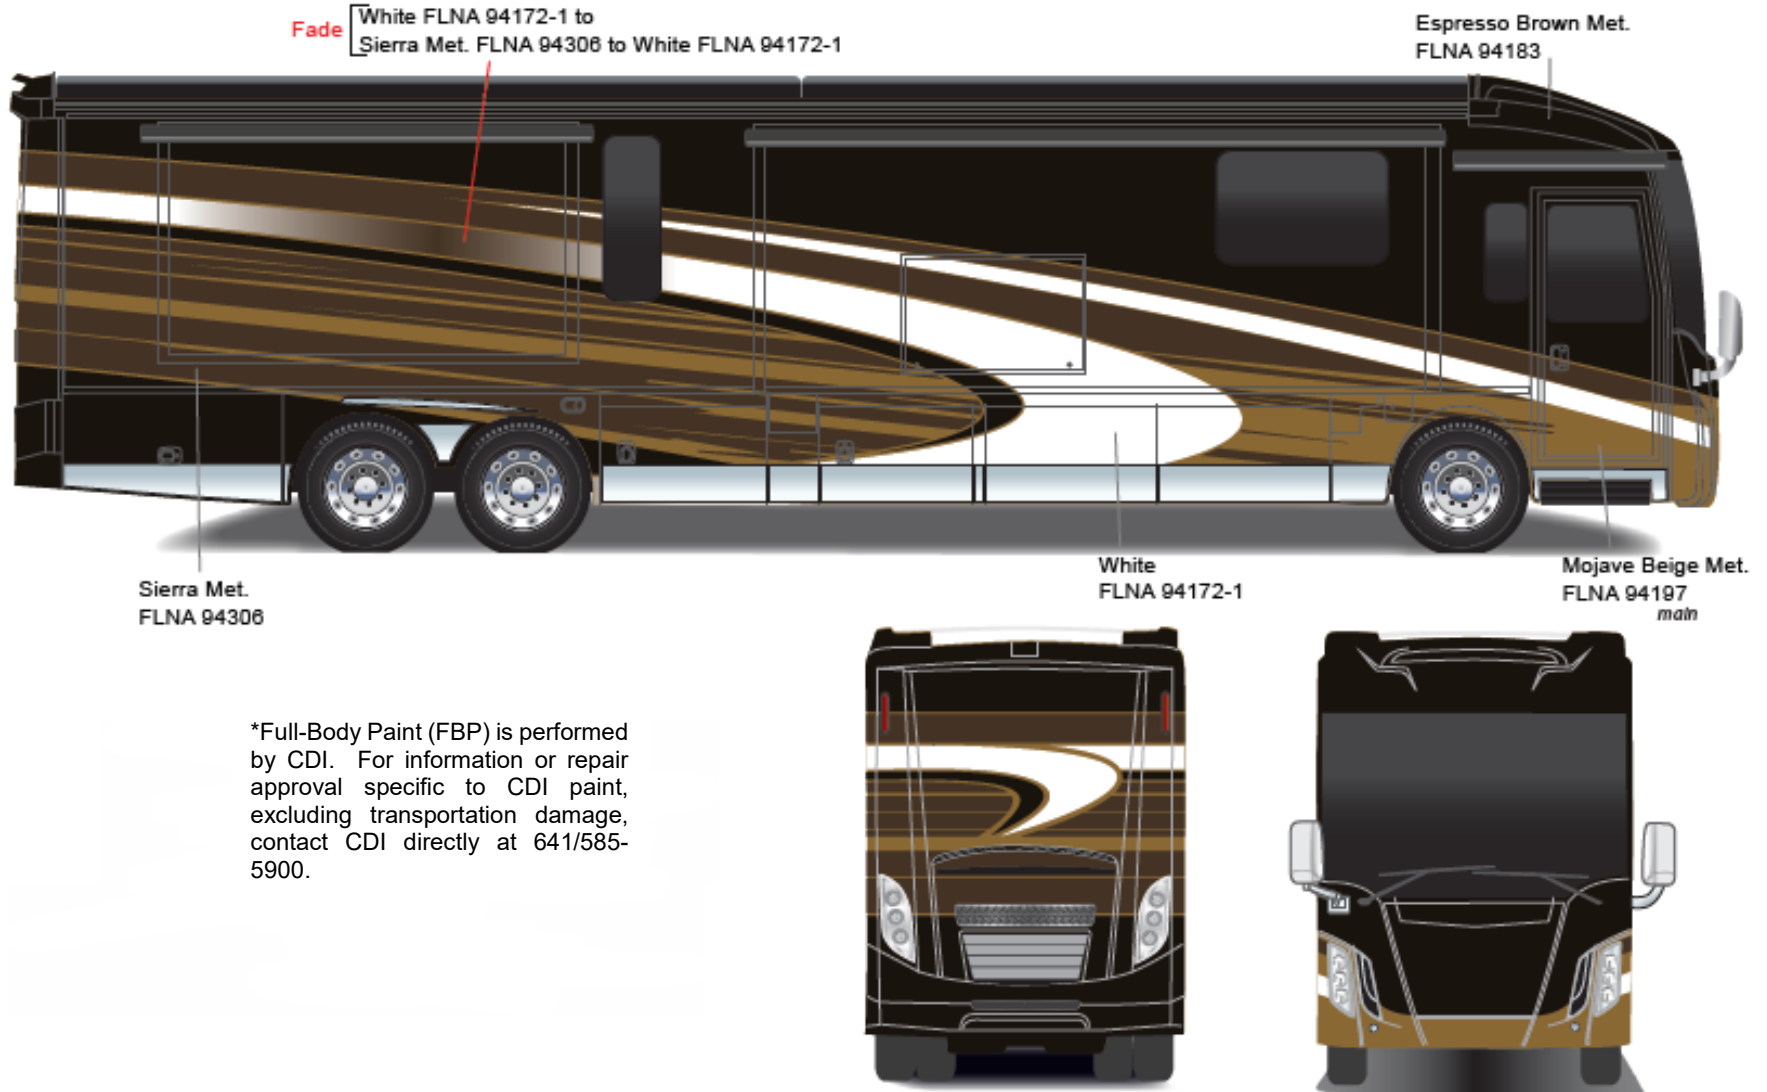

Grand Tour

Full Body Paint Option Code 95C/Espresso

Painted by CDI*

*Full-Body Paint (FBP) is performed by CDI. For information or repair approval specific to CDI paint, excluding transportation damage, contact CDI directly at 641/585-5900.