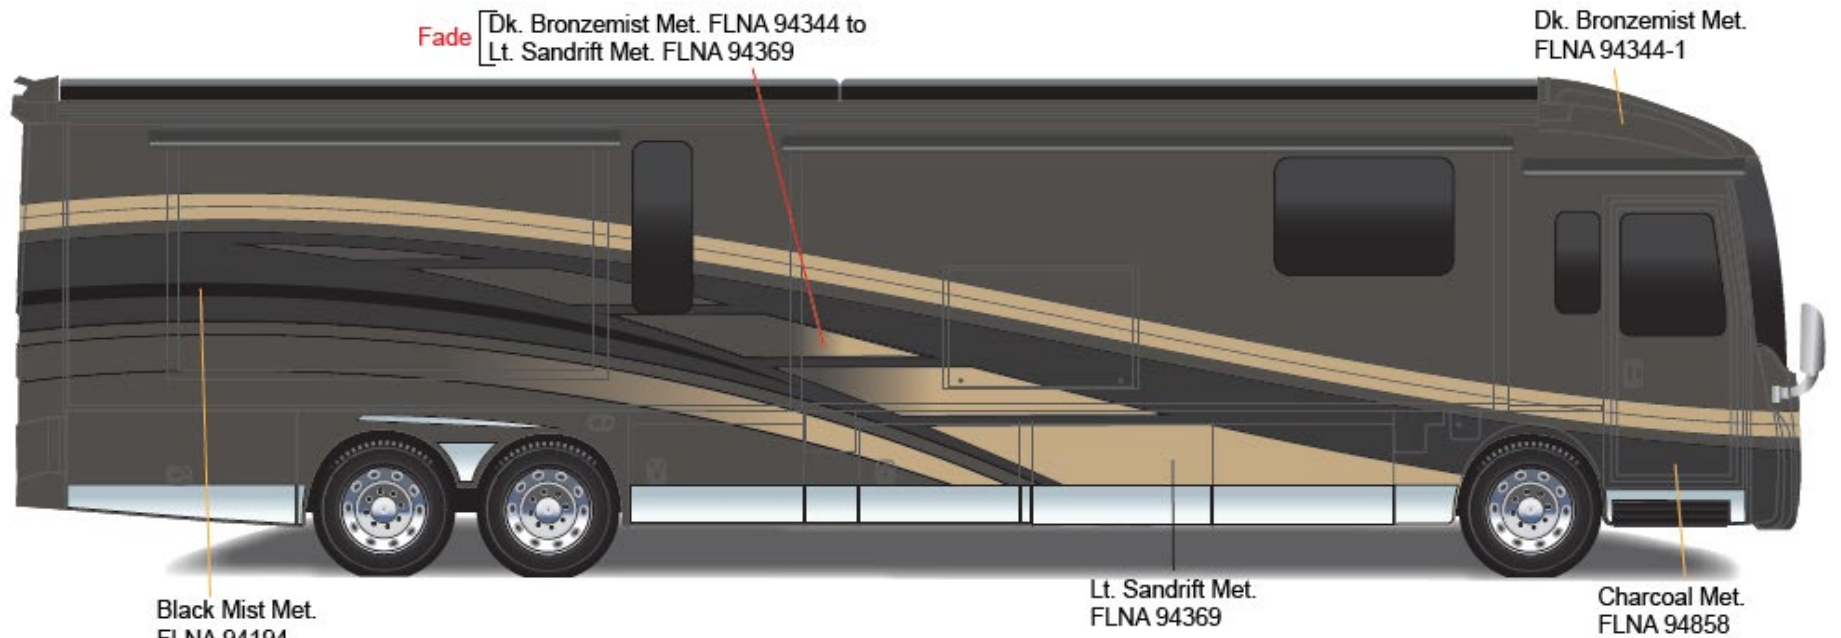

Grand Tour

Full Body Paint Option Code 95K/Urban Gray

Painted by CDI*

*Full-Body Paint (FBP) is performed by CDI. For information or repair approval specific to CDI paint, excluding transportation damage, contact CDI directly at 641/585-5900.